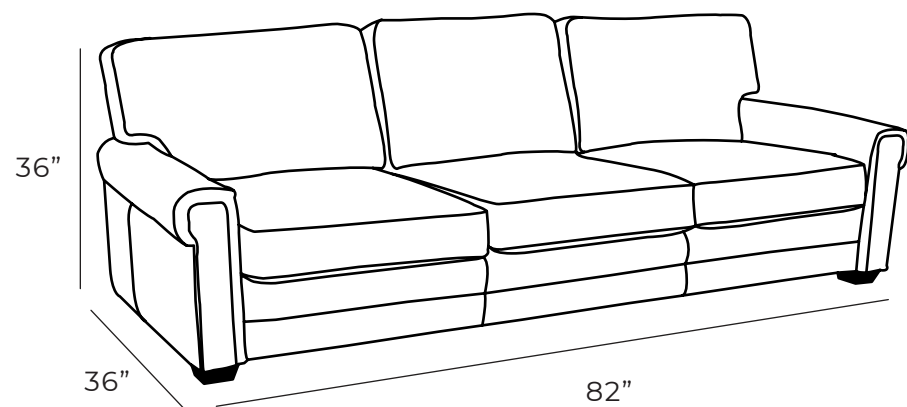

## Sofa

The Rawhide is an inviting, comfortable, space saving sofa that has simple but elegant lines with soft plush cushions.

All our leather and fabric furniture can be customized to the size & colour of your choice. Also available as a condo sofa, loveseat, chair or sectional of any size. Bench made by Rawhide Leather Furniture in Toronto, Canada.

### Overall Dimensions

Arm Height	22.5"
Arm Width	6.5"
Seat Height	19"
Seat Depth	19"

Measurements	Length	Depth	Height
Sofa (as Shown)	82"	36"	36"
X-Long Sofa	103"	36"	36"
Loveseat	58"	36"	36"
Condo	72"	36"	36"
Chair	35"	36"	36"
Chair (Oversize)	49"	36"	36"

### Details

- Available in premium Italian top & full grain leathers or premium quality fabrics
- Handcrafted in Toronto, Canada by Rawhide
- Available in any depth and length
- Kiln-dried Canadian ethically sourced hardwood
- Eco-friendly construction
- Double-doweled frame
- Corner block joinery
- Platinum drop in coil suspension, 9 coils per seat, hand stuffed for noise dampening
- All sofas available as 3 seat cushions & 3 back cushions or 2 seat cushions & 2 back cushions or bench seat & 2 back cushions
- Choose standard fills: Super soft, tahoe, medium, firm (poly fiber wrapped around a soya-based high density foam core)
- Down Topper (down, feather wrapped around a high density foam core)
- Premium fill: Feather Deluxe (down, feather envelope encased in commercial grade foam core)
- Ultra cell foam (high density foam designed for commercial and contract use)
- All furniture available with your choice of over 20 decorative nail options in varying sizes and colours. There is also the ability to omit studs from any piece
- Wood block feet available in multiple sizes and finishes. Chrome and brushed steel legs also available in multiple sizes
- Rawhide Leather and Fabric Furniture offers you a lifetime warranty on the construction and springs on your piece. To find out more about the best warranty in Canada, please visit our "Construction" page.