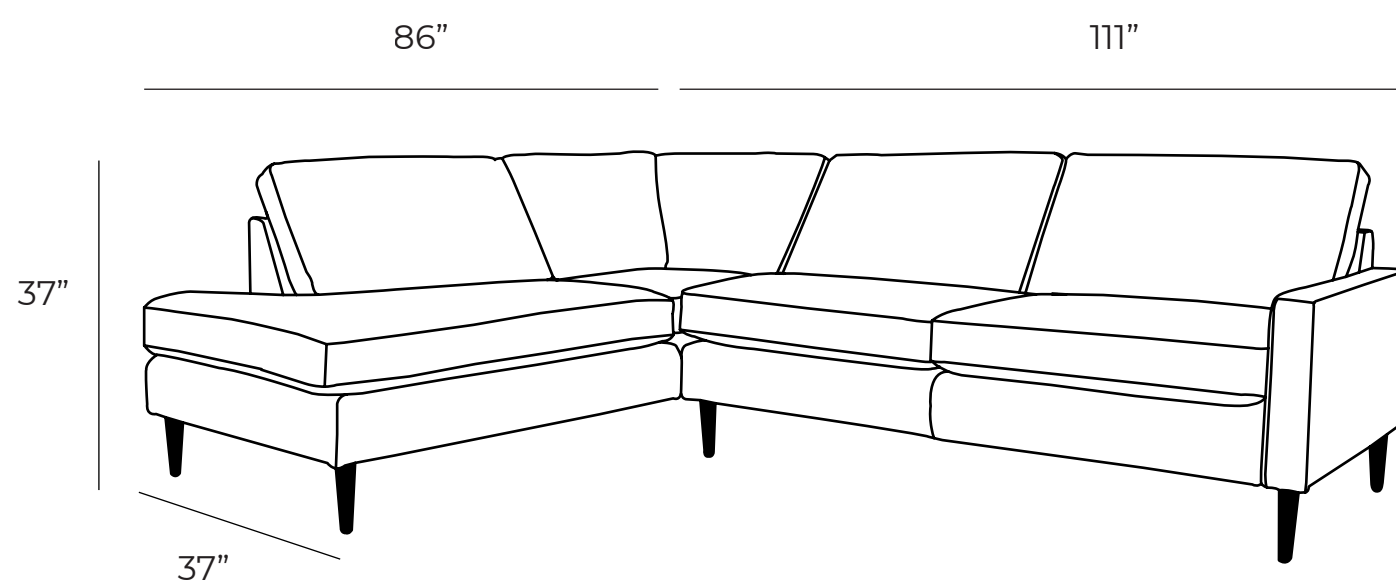

MARLO

Sectional

Sit back and relax as you settle into a timeless piece for the ages. The Marlo's minimal design, is the perfect compliment to any home.

Measurements	Length	Depth	Height
1 Arm Sofa RHF	74"	37"	37"
1 High Arm Open End Chaise	86"	37"	37"

***All measurements are approximate**

Overall Dimensions

Arm Height	24"
Arm Width	5"
Seat Height	20"
Seat Depth	21"

Available Styles

Condo & Chaise

Sofa & Ottoman

L - Sectional

U - Sectional

High Arm
Open end
Chaise

****All Sectionals are custom sizes and configurations**

Details

- Available in premium Italian top & full grain leathers or premium quality fabrics
- Handcrafted in Toronto, Canada by Rawhide
- Available in any depth and length
- Kiln-dried Canadian ethically sourced hardwood
- Eco-friendly construction
- Double-doweled frame
- Corner block joinery
- Evenly suspended steel springs
- Most styles available as 3 seat cushions and 3 back cushions or 2 seat cushions and 2 back cushions or bench seat and 2 back cushions
- Choose standard fills: Super soft, tahoe, medium, firm (poly fiber wrapped around a soya-based high density foam core)
- Down Topper (down, feather wrapped around a high density foam core)
- Premium fill: Feather Deluxe (down, feather envelope encased in commercial grade foam core)
- Ultra cell foam (high density foam designed for commercial and contract use)
- All furniture available with your choice of over 20 decorative nail options in varying sizes and colours. There is also the ability to omit studs from any piece
- Wood block feet available in multiple sizes and finishes. Chrome and brushed steel legs also available in multiple sizes
- Rawhide Leather and Fabric Furniture offers you a lifetime warranty on the construction and springs on your piece. To find out more about the best warranty in Canada, please visit our "Construction" page.