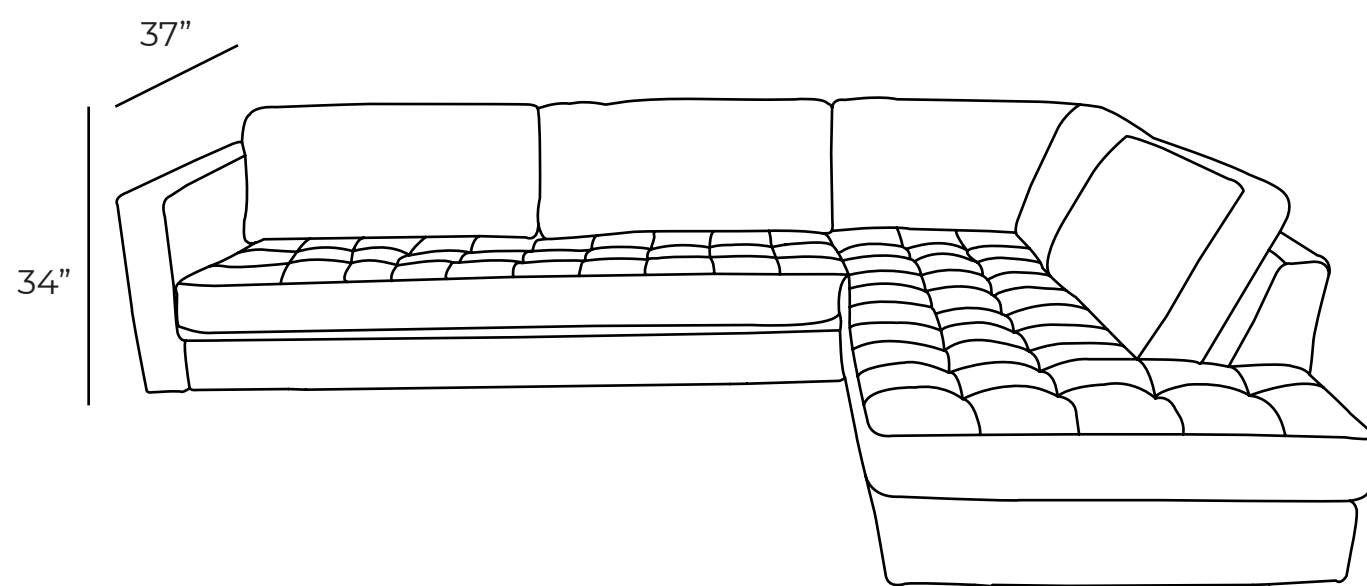

## Sectional

The Maddox appears to be levitating. With deep hand tufted seats, supported by an L-shaped hardwood spine. This sophisticated sectional is the finishing touch to any room.

All our leather and fabric furniture can be customized to the size & colour of your choice. Also available as a condo sofa, loveseat, chair or sectional of any size. Bench made by Rawhide Leather Furniture in Toronto, Canada.

Measurements	Length	Depth	Height
Sectional (As shown)	113" x 88"	38"	34"
High Arm Sofa LHF/RHF	91"	38"	34"
High Arm Open End LHF/RHF	88"	38"	34"
Sofa	82"	38"	34"
1 Arm Sofa LHF/RHF	76"	38"	34"
Loveseat	58"	38"	34"
1 Arm Loveseat LHF/RHF	53"	38"	34"
Chair	33"	38"	34"
Chair (Oversize)	46"	38"	34"

### Overall Dimensions

Arm Height	27"
Arm Width	5"
Seat Height	18"
Seat Depth	22"