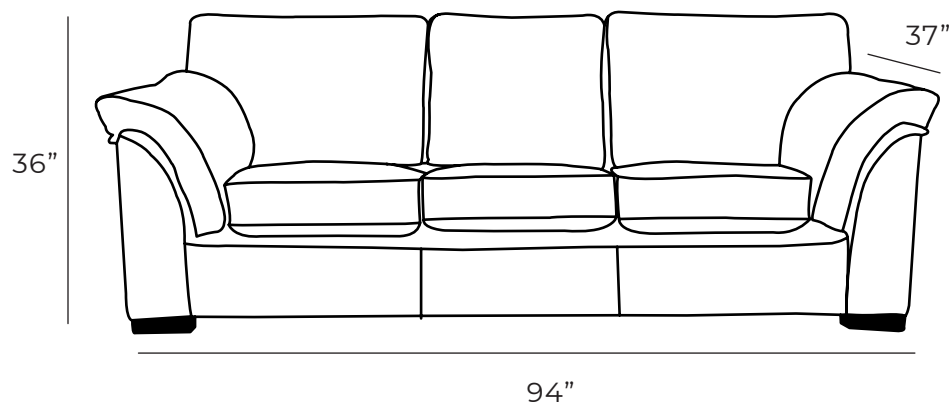

LANCER

Sofa

The perfect medley of transitional design, function and form. A pillow top arm that falls to meet the plane of the seat cushion not only allows for the comfort and function of a more utilitarian style but the uniqueness of design craved by those looking for comfort.

Overall Dimensions

Arm Height	28"
Arm Width	13"
Seat Height	18"
Seat Depth	21"

Measurements	Length	Depth	Height
Sofa (as Shown)	94"	37"	36"
X-Long Sofa	116"	37"	36"
Loveseat	74"	37"	36"
Condo	86"	37"	36"
Chair	50"	37"	36"
Chair (Oversize)	61"	37"	36"