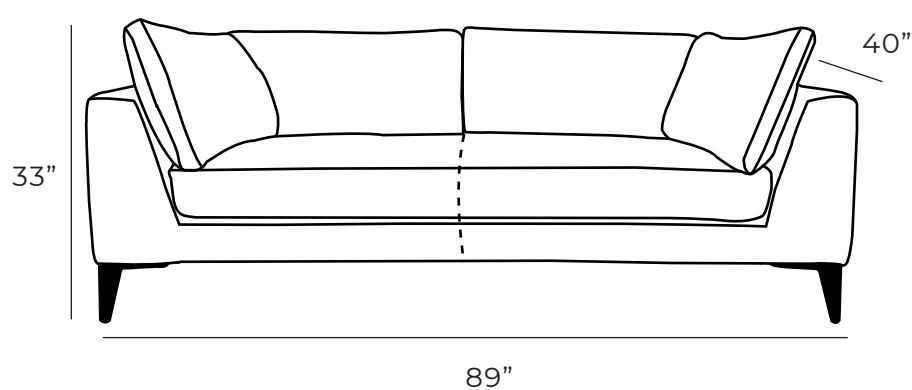

### Overall Dimensions

|             |     |
|-------------|-----|
| Arm Height  | 27" |
| Arm Width   | 10" |
| Seat Height | 18" |
| Seat Depth  | 23" |

| Measurements     | Length | Depth | Height |
|------------------|--------|-------|--------|
| Sofa (as Shown)  | 89"    | 40"   | 33"    |
| Loveseat         | 66"    | 40"   | 33"    |
| Condo            | 80"    | 40"   | 33"    |
| Chair            | 43"    | 40"   | 33"    |
| Chair (Oversize) | 55"    | 40"   | 33"    |

### Details

- Available in premium Italian top & full grain leathers or premium quality fabrics
- Handcrafted in Toronto, Canada by Rawhide
- Depth and length can be customized to your specifications
- Kiln-dried Canadian ethically sourced hardwood
- Eco-friendly construction
- Double-doweled frame
- Corner block joinery
- Evenly suspended steel springs
- Most sofas available as 3 seat cushions & 3 back cushions or 2 seat cushions & 2 back cushions or bench seat & 2 back cushions
- Choose standard fills: Super soft, tahoe, medium, firm (poly fiber wrapped around a soya-based high density foam core)
- Down Topper (down, feather wrapped around a high density foam core)
- Premium fill: Feather Deluxe (down, feather envelope encased in commercial grade foam core)
- Ultra cell foam (high density foam designed for commercial and contract use)
- All furniture available with your choice of over 20 decorative nail options in varying sizes and colours. There is also the ability to omit studs from any piece
- Wood block feet available in multiple sizes and finishes. Chrome and brushed steel legs also available in multiple sizes
- Rawhide Leather and Fabric Furniture offers you a lifetime warranty on the construction and springs on your piece. To find out more about the best warranty in Canada, please visit our "Construction" page.