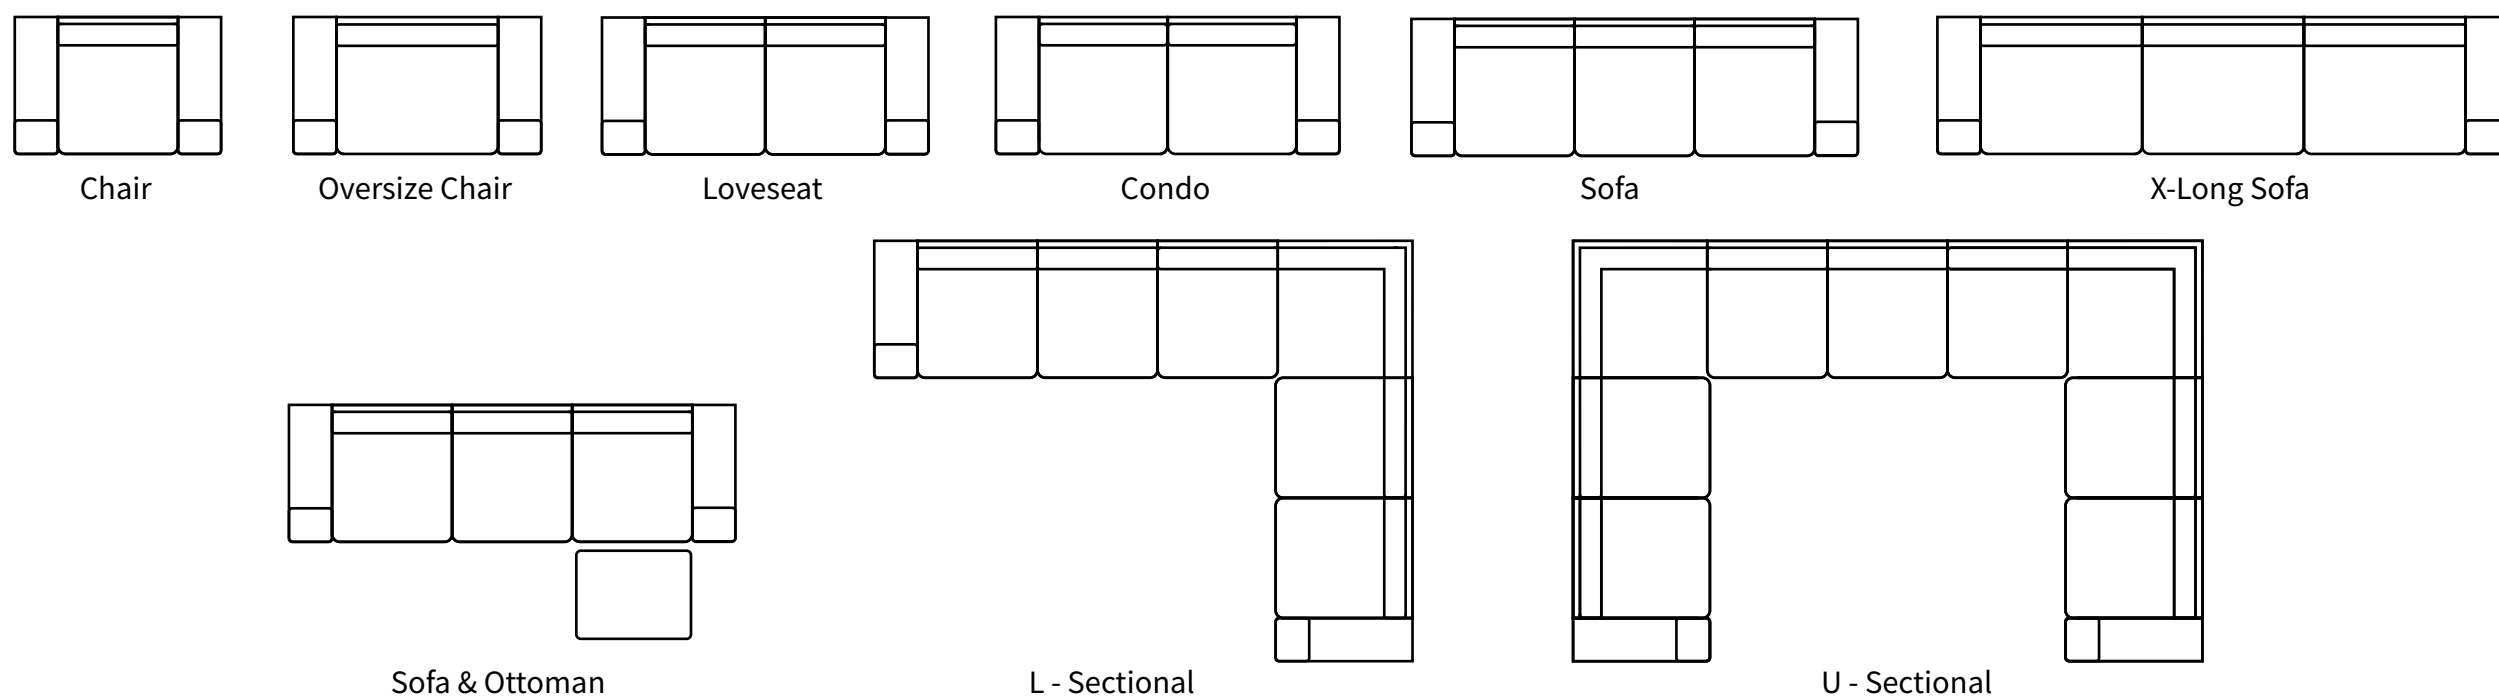

Overall Dimensions

Arm Height	23.5"
Arm Width	6"
Seat Height	18"
Seat Depth	20"

Measurements	Length	Depth	Height
Sofa (as Shown)	82"	36"	36"
Loveseat	60"	36"	36"
Condo	72"	36"	36"
Chair	35"	36"	36"
Chair (Oversize)	47"	36"	36"

Available Styles

***All measurements are approximate**

Details

- Available in premium Italian top & full grain leathers or premium quality fabrics
- Handcrafted in Toronto, Canada by Rawhide
- Available in any depth and length
- Kiln-dried Canadian ethically sourced hardwood
- Eco-friendly construction
- Double-doweled frame
- Corner block joinery
- Platinum drop in coil suspension, 9 coils per seat, hand stuffed for noise dampening
- All sofas available as 3 seat cushions & 3 back cushions or 2 seat cushions & 2 back cushions or bench seat & 2 back cushions
- Choose standard fills: Super soft, tahoe, medium, firm (poly fiber wrapped around a soya-based high density foam core)
- Down Topper (down, feather wrapped around a high density foam core)
- Premium fill: Feather Deluxe (down, feather envelope encased in commercial grade foam core)
- Ultra cell foam (high density foam designed for commercial and contract use)
- All furniture available with your choice of over 20 decorative nail options in varying sizes and colours. There is also the ability to omit studs from any piece
- Wood block feet available in multiple sizes and finishes. Chrome and brushed steel legs also available in multiple sizes
- Rawhide Leather and Fabric Furniture offers you a lifetime warranty on the construction and springs on your piece. To find out more about the best warranty in Canada, please visit our "Construction" page.