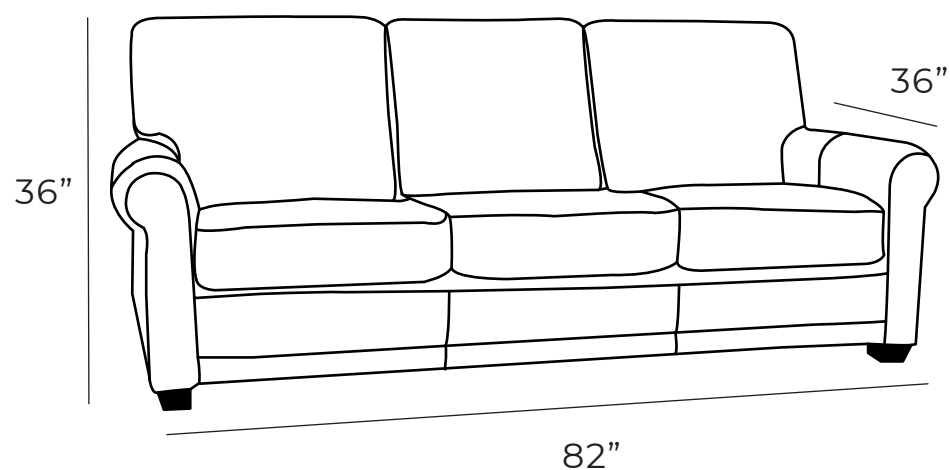

HOMESTEAD

Sofa

The Homestead is a traditional style sofa with rolled capped arms that makes this sofa a transitional twist that will compliment any decor.

All our leather and fabric furniture can be customized to the size & colour of your choice. Also available as a condo sofa, loveseat, chair or sectional of any size. Bench made by Rawhide Leather Furniture in Toronto, Canada.

Overall Dimensions

Arm Height	23.5"
Arm Width	6"
Seat Height	18"
Seat Depth	20"

Measurements	Length	Depth	Height
Sofa (as Shown)	82"	36"	36"
Loveseat	60"	36"	36"
Condo	72"	36"	36"
Chair	35"	36"	36"
Chair (Oversize)	47"	36"	36"