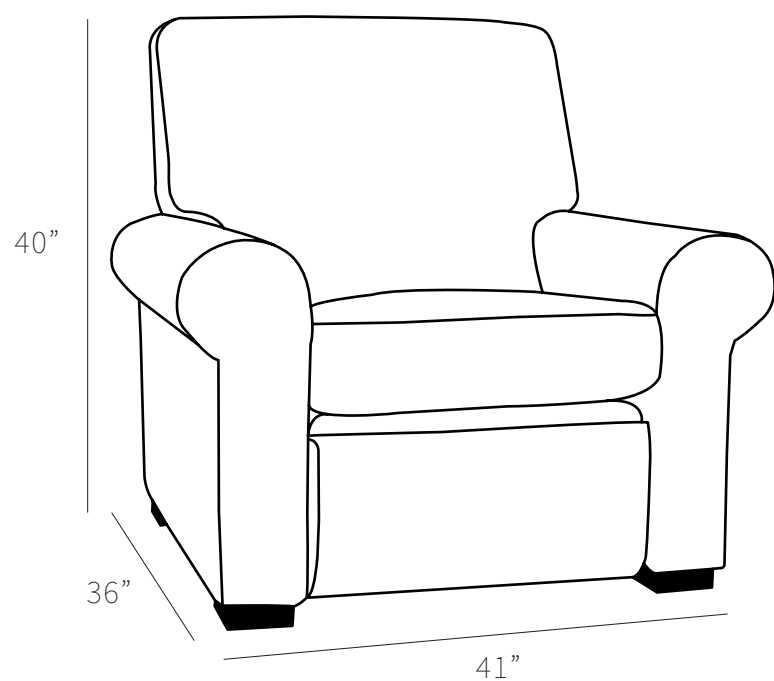

HARBORD

Recliner Chair

All our leather and fabric furniture can be customized to the size & colour of your choice. Also available as a condo sofa, loveseat, chair or sectional of any size. Bench made by Rawhide Leather Furniture in Toronto, Canada.

Overall Dimensions

Arm Height	23.5"
Arm Width	9.5"
Seat Height	19"
Seat Depth	20"

Measurements	Length	Depth	Height
Chair	41"	36"	40"
Chair (Oversize)	49"	36"	40"

***All measurements are approximate**

- Recliners only available on arm side
- Power optional
- 2 recliners only available on sectionals
- NO MODIFICATIONS ON RECLINERS

Available Styles

Chair

Chair (Oversize)

Details

- Available in premium Italian top & full grain leathers or premium quality fabrics
- Handcrafted in Toronto, Canada by Rawhide
- Kiln-dried Canadian ethically sourced hardwood
- Eco-friendly construction
- Double-doweled frame
- Corner block joinery
- Commercial Grade wall away steel reclining mechanism made in North America, available in both manual and power. Power headrests available. Standard and oversize seats available
- Wall away recliners only require 3" of clearance from the wall.
- Standard depth. Available in 23 or 30 inch seat widths
- Ultra cell firm seats standard (high density foam designed for commercial and contract use) other options available
- All furniture available with your choice of over 20 decorative nail options in varying sizes and colours. There is also the ability to omit studs from any piece
- Wood block feet available in multiple sizes and finishes. Chrome and brushed steel legs also available in multiple sizes
- Rawhide Leather and Fabric Furniture offers you a lifetime warranty on the construction and springs on your piece. To find out more about the best warranty in Canada, please visit our "Construction" page.