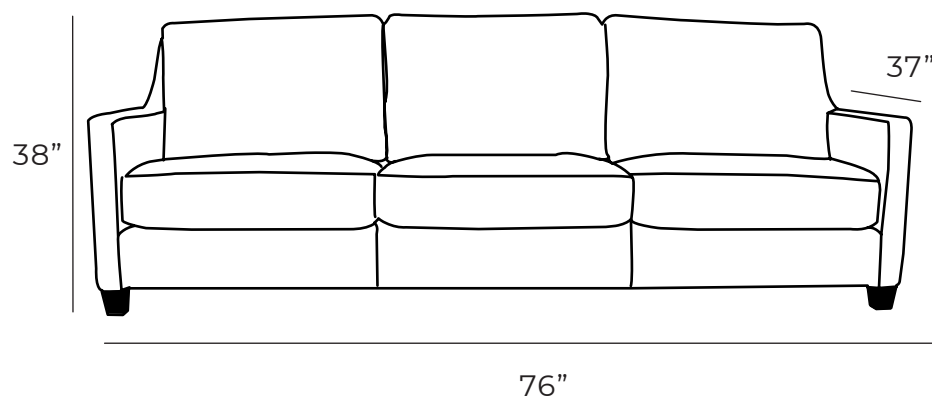

Elly

Sofa

This sofa makes use of “scoop” style arms and is one of the few to do so in our lineup. A traditional style if ever there was one as this sofa can be customized to take a step back towards tradition or leap forward into contemporary.

Overall Dimensions

Arm Height	25"
Arm Width	3.5"
Seat Height	18"
Seat Depth	21"

Measurements	Length	Depth	Height
Sofa (as Shown)	76"	37"	38"
Loveseat	53"	37"	38"
Condo	67"	37"	38"
Chair	30"	37"	38"
Chair (Oversize)	42"	37"	38"

Details

- Available in premium Italian top & full grain leathers or premium quality fabrics
- Handcrafted in Toronto, Canada by Rawhide
- Available in any depth and length
- Kiln-dried Canadian ethically sourced hardwood
- Eco-friendly construction
- Double-doweled frame
- Corner block joinery
- Platinum drop in coil suspension, 9 coils per seat, hand stuffed for noise dampening
- All sofas available as 3 seat cushions & 3 back cushions or 2 seat cushions & 2 back cushions or bench seat & 2 back cushions
- Choose standard fills: Super soft, tahoe, medium, firm (poly fiber wrapped around a soya-based high density foam core)
- Down Topper (down, feather wrapped around a high density foam core)
- Premium fill: Feather Deluxe (down, feather envelope encased in commercial grade foam core)
- Ultra cell foam (high density foam designed for commercial and contract use)
- All furniture available with your choice of over 20 decorative nail options in varying sizes and colours. There is also the ability to omit studs from any piece
- Wood block feet available in multiple sizes and finishes. Chrome and brushed steel legs also available in multiple sizes
- Rawhide Leather and Fabric Furniture offers you a lifetime warranty on the construction and springs on your piece. To find out more about the best warranty in Canada, please visit our “Construction” page.