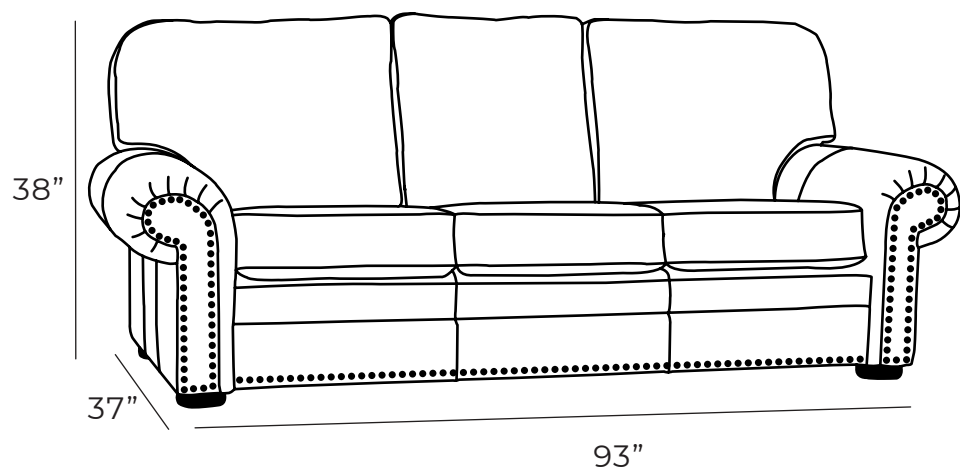

COWBOY

Sofa

The Cowboy sofa is rich in quality, construction and comfort. This timeless traditional design features large rolled pleated arms with inset facing, perfect with or without decorative nail heads..

Overall Dimensions

Arm Height	24.5"
Arm Width	12"
Seat Height	19.5"
Seat Depth	21.5"

Measurements	Length	Depth	Height
Sofa (as Shown)	93"	37"	38"
X-Long Sofa	114"	37"	38"
Loveseat	70"	37"	38"
Condo	84"	37"	38"
Chair	47"	37"	38"
Chair (Oversize)	59"	37"	38"