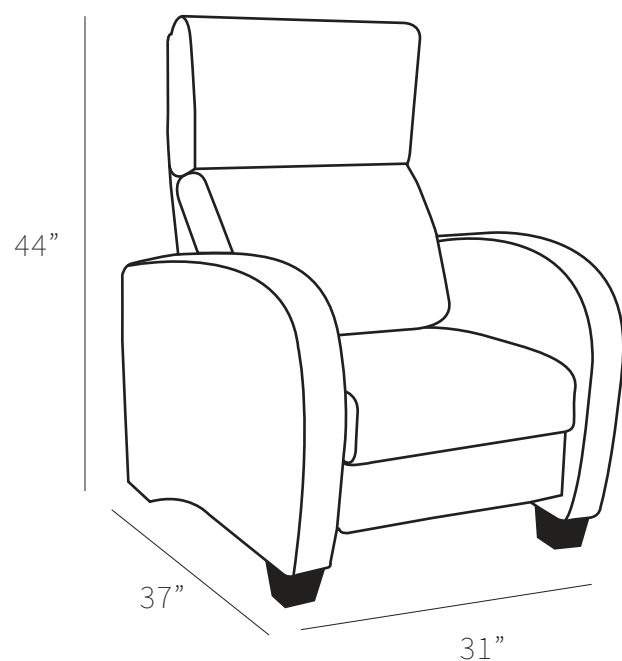

CORONA

Push Back Recliner Chair

All our leather and fabric furniture can be customized to the size & colour of your choice. Also available as a condo sofa, loveseat, chair or sectional of any size. Bench made by Rawhide Leather Furniture in Toronto, Canada.

Overall Dimensions

Arm Height	26"
Arm Width	5"
Seat Height	19"
Seat Depth	19"

Measurements	Length	Depth	Height
Chair	31"	37"	44"

***All measurements are approximate**

- NO MODIFICATIONS ON RECLINERS

Available Styles

Chair

Details

- Available in premium Italian top & full grain leathers or premium quality fabrics
- Handcrafted in Toronto, Canada by Rawhide
- Available in any depth and length
- Kiln-dried Canadian ethically sourced hardwood
- Eco-friendly construction
- Double-doweled frame
- Corner block joinery
- Platinum drop in coil suspension, 9 coils per seat, hand stuffed for noise dampening or evenly suspended steel coils
- Chairs available as a standard chair or an over-sized chair. There is an availability to customize to specific chair lengths.
- Choose standard fills: Super soft, tahoe, medium, firm (poly fiber wrapped around a soya-based high density foam core)
- Premium fill: Feather Deluxe (down, feather envelope encased in commercial grade foam core)
- Ultra cell foam (high density foam designed for commercial and contract use)
- All furniture available with your choice of over 20 decorative nail options in varying sizes and colours. There is also the ability to omit studs from any piece
- Wood block feet available in multiple sizes and finishes. Chrome and brushed steel legs also available in multiple sizes
- Rawhide Leather and Fabric Furniture offers you a lifetime warranty on the construction and springs on your piece. To find out more about the best warranty in Canada, please visit our "Construction" page.