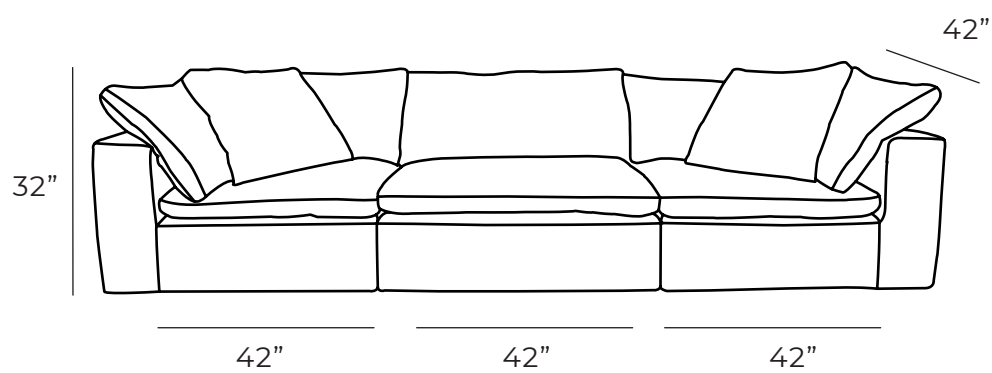

### Overall Dimensions

Arm Height	24"
Arm Width	10"
Seat Height	17"
Seat Depth	27"

Measurements	Length	Depth	Height
Sofa (Modular) as Shown	126"	42"	32"
Sofa (Stationary)	103"	42"	32"
Corner	42"	42"	32"
Armless Chair	42"	42"	32"
Armless Jr.	32"	42"	32"
Ottoman	42"	42"	17"