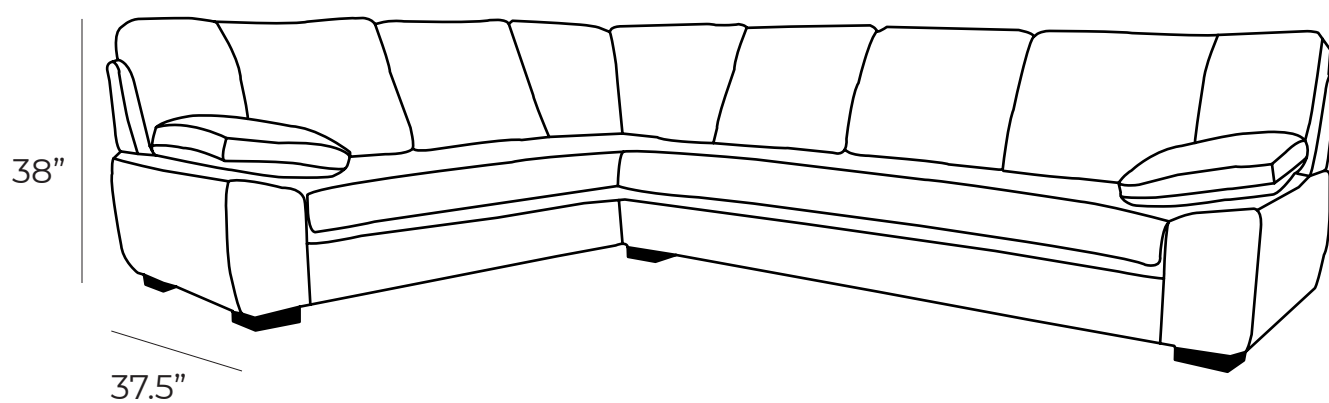

Measurements	Length	Depth	Height
1 Arm Sofa	80"	37.5"	38"
Armless Sofa	69"	37.5"	38"
1 Arm Condo Sofa	70"	37.5"	38"
1 Arm Chaise LHF/RHF	40"	66"	38"
1 Arm Loveseat	56"	37.5"	38"
Armless Loveseat	46"	37.5"	38"
Curved Corner	45"	45"	38"
Square Corner	37.5"	37.5"	38"

***All measurements are approximate**

****All Sectionals are custom sizes and configurations**

Overall Dimensions

Arm Height	23"
Arm Width	10.5"
Seat Height	18"
Seat Depth	22"

Available Styles

Condo & Chaise

Sofa & Ottoman

L - Sectional

U - Sectional

High Arm
Open end
Chaise

Details

- Available in premium Italian top & full grain leathers or premium quality fabrics
- Handcrafted in Toronto, Canada by Rawhide
- Available in any depth and length
- Kiln-dried Canadian ethically sourced hardwood
- Eco-friendly construction
- Double-doweled frame
- Corner block joinery
- Platinum drop in coil suspension, 9 coils per seat, hand stuffed for noise dampening or evenly suspended steel springs
- All sectionals available as standard size, oversize or bench seats
- Choose standard fills: Super soft, tahoe, medium, firm (poly fiber wrapped around a soya-based high density foam core)
- Down Topper (down, feather wrapped around a high density foam core)
- Premium fill: Feather Deluxe (down, feather envelope encased in commercial grade foam core)
- Ultra cell foam (high density foam designed for commercial and contract use)
- All furniture available with your choice of over 20 decorative nail options in varying sizes and colours. There is also the ability to omit studs from any piece
- Wood block feet available in multiple sizes and finishes. Chrome and brushed steel legs also available in multiple sizes
- Rawhide Leather and Fabric Furniture offers you a lifetime warranty on the construction and springs on your piece. To find out more about the best warranty in Canada, please visit our "Construction" page.