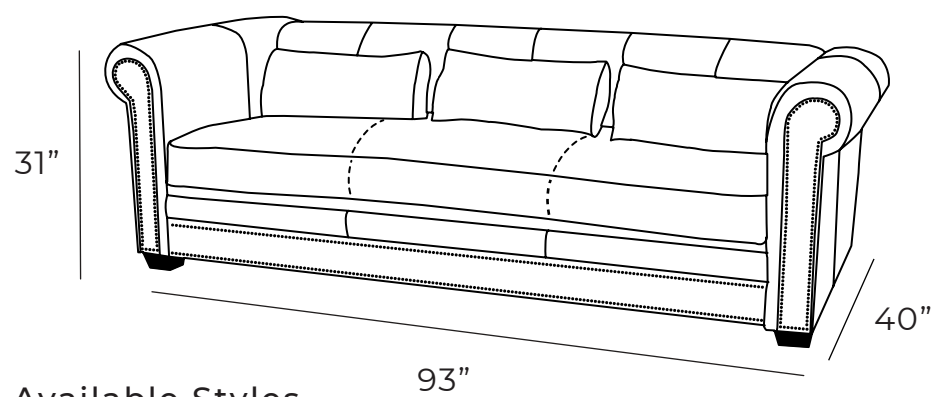

BRANTFORD

Sofa

This traditional pleated high arm sofa features a bench seat and lower lumbar back cushions. An exemplary look to any traditional home.

All our leather and fabric furniture can be customized to the size & colour of your choice. Also available as a condo sofa, loveseat, chair or sectional of any size. Bench made by Rawhide Leather Furniture in Toronto, Canada.

Available Styles

Overall Dimensions

| | |
|-------------|------|
| Arm Height | 31" |
| Arm Width | 9.5" |
| Seat Height | 20" |
| Seat Depth | 25" |

| Measurements | Length | Depth | Height |
|------------------|--------|-------|--------|
| Sofa (as Shown) | 93" | 40" | 31" |
| X-Long Sofa | 109" | 40" | 31" |
| Loveseat | 64" | 40" | 31" |
| Condo | 79" | 40" | 31" |
| Chair | 42" | 40" | 31" |
| Chair (Oversize) | 55" | 40" | 31" |