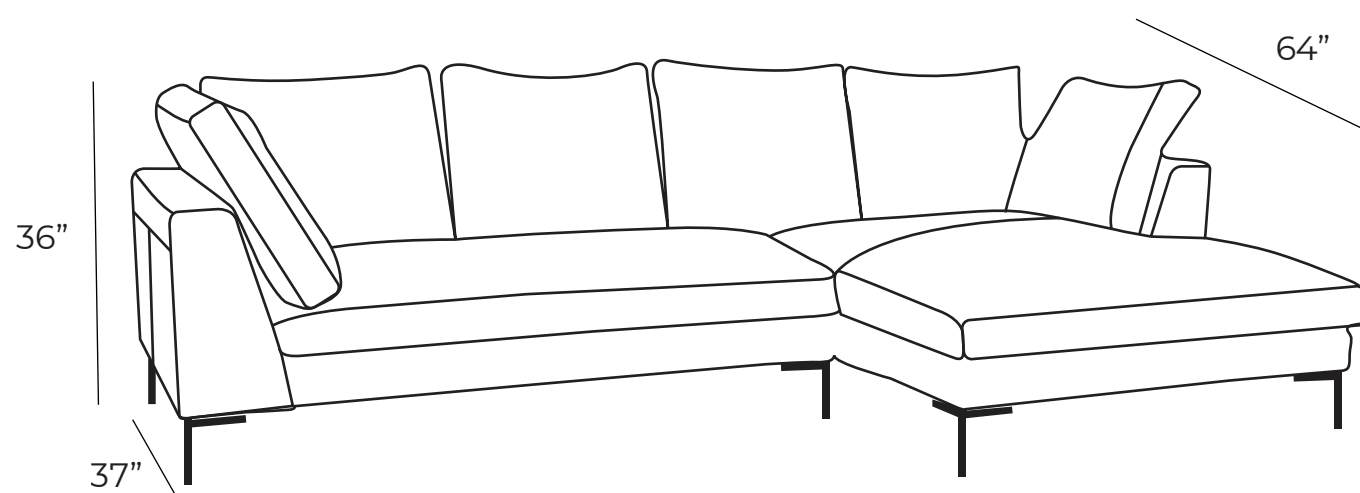

BRANDO

Sectional

The Brando crystallizes comfortable modern perfection. Individual feather down back cushions combined with down feather topper bench seating. Your choice of steel legs and a slender profile truly make this sectional an expression of classical modern design.

Measurements	Length	Depth	Height
Sectional (As Shown)	149"	37"	36"
1 Arm Chaise LHF/RHF	55"	64"	36"
Sofa	89"	37"	36"
Condo	80"	37"	36"
1 Arm Condo	70"	37"	36"
Loveseat	66"	37"	36"

***All measurements are approximate**

****All Sectionals are custom sizes and configurations**

Overall Dimensions

Arm Height	27"
Arm Width	10"
Seat Height	17.5"
Seat Depth	23"

Available Styles

Condo & Chaise

Sofa & Ottoman

L - Sectional

U - Sectional