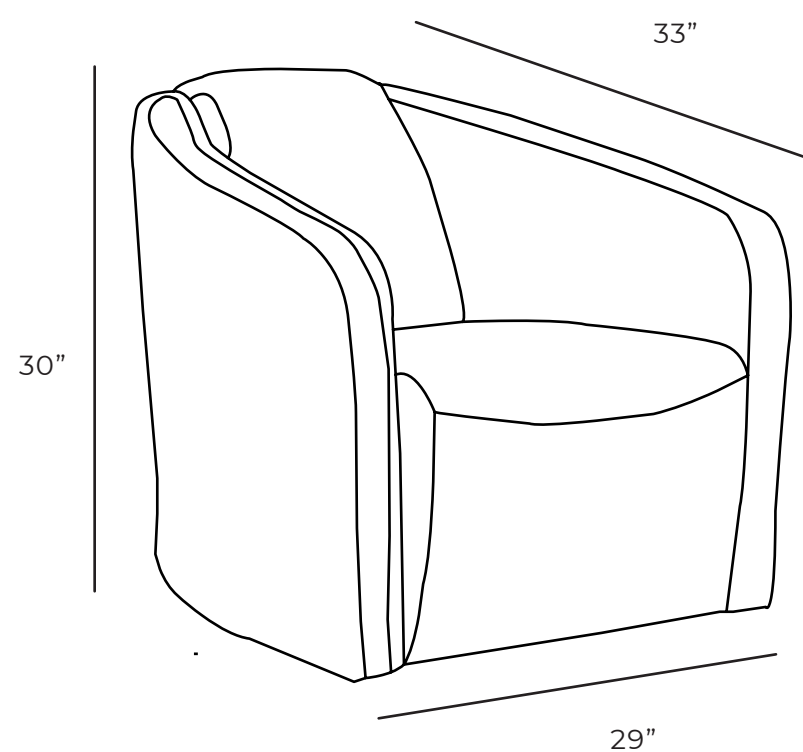

BOMBER / SWIVEL Chair

All our leather and fabric furniture can be customized to colour of your choice. Made by Rawhide Leather Furniture in Toronto, Canada.

Overall Dimensions

Arm Height	25"
Arm Width	4"
Seat Height	17"
Seat Depth	19.5"

Measurements

	Length	Depth	Height
Chair	29"	33"	30"

***All measurements are approximate**

Available Styles

Chair

Swivel Chair

Details

- Available in premium Italian top & full grain leathers or premium quality fabrics
- Handcrafted in Toronto, Canada by Rawhide
- Available in any depth and length
- Kiln-dried Canadian ethically sourced hardwood
- Eco-friendly construction
- Double-doweled frame
- Corner block joinery
- Chairs available as a standard chair or an over-sized chair. There is an availability to customize to specific chair lengths.
- Choose standard fills: Super soft, tahoe, medium, firm (poly fiber wrapped around a soya-based high density foam core)
- Premium fill: Feather Deluxe (down, feather envelope encased in commercial grade foam core)
- Ultra cell foam (high density foam designed for commercial and contract use)
- All furniture available with your choice of over 20 decorative nail options in varying sizes and colours. There is also the ability to omit studs from any piece
- Wood block feet available in multiple sizes and finishes. Chrome and brushed steel legs also available in multiple sizes
- Rawhide Leather and Fabric Furniture offers you a lifetime warranty on the construction and springs on your piece. To find out more about the best warranty in Canada, please visit our "Construction" page.