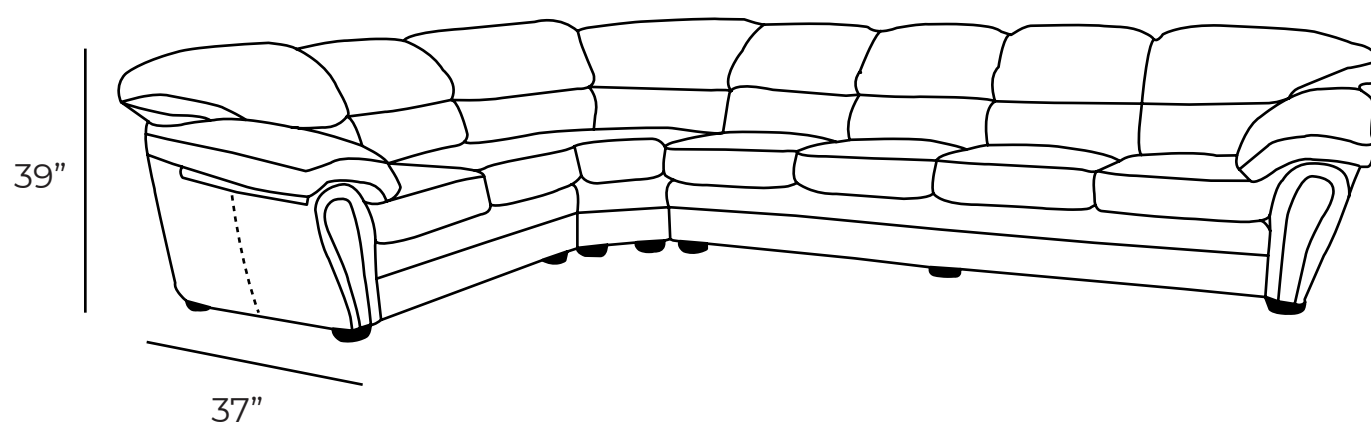

The Boca is the epitome of luxurious comfort with plush oversized cushions and arm pillows.

All our leather and fabric furniture can be customized to the size & colour of your choice. Also available as a condo sofa, loveseat, chair or sectional of any size. Bench made by Rawhide Leather Furniture in Toronto, Canada.

Measurements	Length	Depth	Height
High Arm Sofa LHF/RHF	95"	37"	39"
1 Arm Sofa LHF/RHF	81"	37"	39"
Armless Sofa	69"	37"	39"
1 Arm Loveseat LHF/RHF	58"	37"	39"
Armless Loveseat	46"	37"	39"
Curved Corner	45"	45"	39"
Square Corner	37"	37"	39"

#### Overall Dimensions

Arm Height	28"
Arm Width	12"
Seat Height	20"
Seat Depth	22"

#### Details

- Available in premium Italian top & full grain leathers or premium quality fabrics
- Handcrafted in Toronto, Canada by Rawhide
- Available in any depth and length
- Kiln-dried Canadian ethically sourced hardwood
- Eco-friendly construction
- Double-doweled frame
- Corner block joinery
- Platinum drop in coil suspension, 9 coils per seat, hand stuffed for noise dampening or evenly suspended steel springs
- All sectionals available as standard size, oversize or bench seats
- Choose standard fills: Super soft, tahoe, medium, firm (poly fiber wrapped around a soya-based high density foam core)
- Down Topper (down, feather wrapped around a high density foam core)
- Premium fill: Feather Deluxe (down, feather envelope encased in commercial grade foam core)
- Ultra cell foam (high density foam designed for commercial and contract use)
- All furniture available with your choice of over 20 decorative nail options in varying sizes and colours. There is also the ability to omit studs from any piece
- Wood block feet available in multiple sizes and finishes. Chrome and brushed steel legs also available in multiple sizes
- Rawhide Leather and Fabric Furniture offers you a lifetime warranty on the construction and springs on your piece. To find out more about the best warranty in Canada, please visit our "Construction" page.