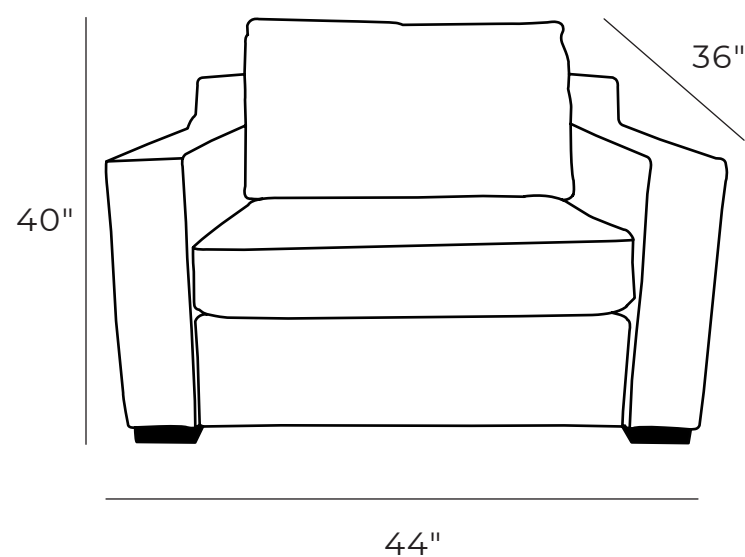

BEDFORD

Recliner Chair (Oversize)

All our leather and fabric furniture can be customized to the size & colour of your choice. Also available as a condo sofa, loveseat, chair or sectional of any size. Bench made by Rawhide Leather Furniture in Toronto, Canada.

Overall Dimensions

Arm Height	24"
Arm Width	7"
Seat Height	20"
Seat Depth	24"

Measurements	Length	Depth	Height
Chair	37"	36"	40"
Chair (Oversize)	44"	36"	40"

***All measurements are approximate**

- Recliners only available on arm side
- Power optional
- 2 recliners only available on sectionals
- NO MODIFICATIONS ON RECLINERS

Available Styles

Chair

Chair (Oversize)

Details

- Available in premium Italian top & full grain leathers or premium quality fabrics
- Handcrafted in Toronto, Canada by Rawhide
- Kiln-dried Canadian ethically sourced hardwood
- Eco-friendly construction
- Double-doweled frame
- Corner block joinery
- Commercial Grade wall away steel reclining mechanism made in North America, available in both manual and power. Power headrests available. Standard and oversize seats available
- Wall away recliners only require 3" of clearance from the wall.
- Standard depth. Available in 23 or 30 inch seat widths
- Ultra cell firm seats standard (high density foam designed for commercial and contract use) other options available
- All furniture available with your choice of over 20 decorative nail options in varying sizes and colours. There is also the ability to omit studs from any piece
- Wood block feet available in multiple sizes and finishes. Chrome and brushed steel legs also available in multiple sizes
- Rawhide Leather and Fabric Furniture offers you a lifetime warranty on the construction and springs on your piece. To find out more about the best warranty in Canada, please visit our "Construction" page.