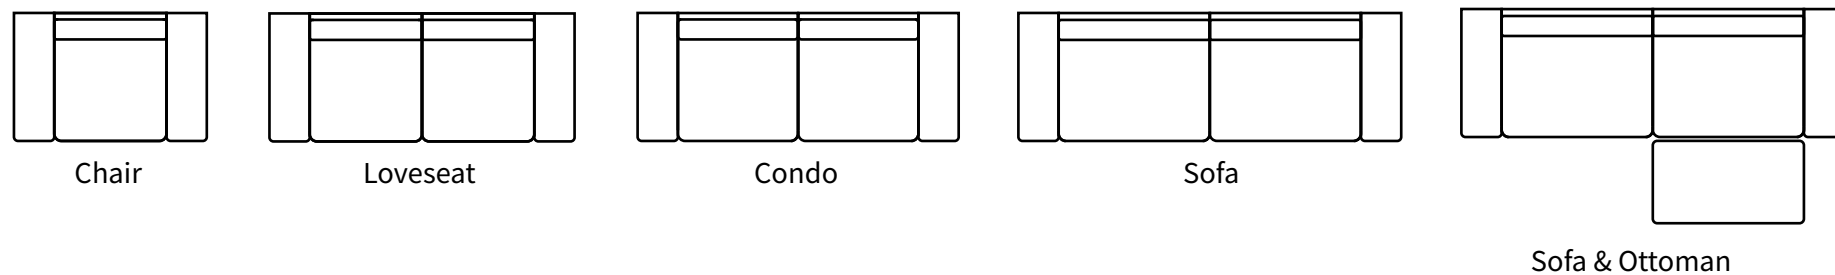

### Overall Dimensions

Arm Height	24"
Arm Width	11"
Seat Height	18"
Seat Depth	23"

Measurements	Length	Depth	Height
Sofa (as Shown)	92"	39"	36"
Loveseat	68"	39"	36"
Chair	45"	39"	36"

### Available Styles

**\*All measurements are approximate**

### Details

- Available in premium Italian top & full grain leathers or premium quality fabrics
- Handcrafted in Toronto, Canada by Rawhide
- Standard frame only.
- Kiln-dried Canadian ethically sourced hardwood
- Eco-friendly construction
- Double-doweled frame
- Corner block joinery
- Evenly suspended steel springs
- All sofas available as 3 seat cushions & 3 back cushions or 2 seat cushions & 2 back cushions or bench seat & 2 back cushions
- Choose standard fills: Super soft, tahoe, medium, firm (poly fiber wrapped around a soya-based high density foam core)
- Down Topper (down, feather wrapped around a high density foam core)
- Premium fill: Feather Deluxe (down, feather envelope encased in commercial grade foam core)
- Ultra cell foam (high density foam designed for commercial and contract use)
- All furniture available with your choice of over 20 decorative nail options in varying sizes and colours. There is also the ability to omit studs from any piece
- Wood block feet available in multiple sizes and finishes. Chrome and brushed steel legs also available in multiple sizes
- Rawhide Leather and Fabric Furniture offers you a lifetime warranty on the construction and springs on your piece. To find out more about the best warranty in Canada, please visit our "Construction" page.