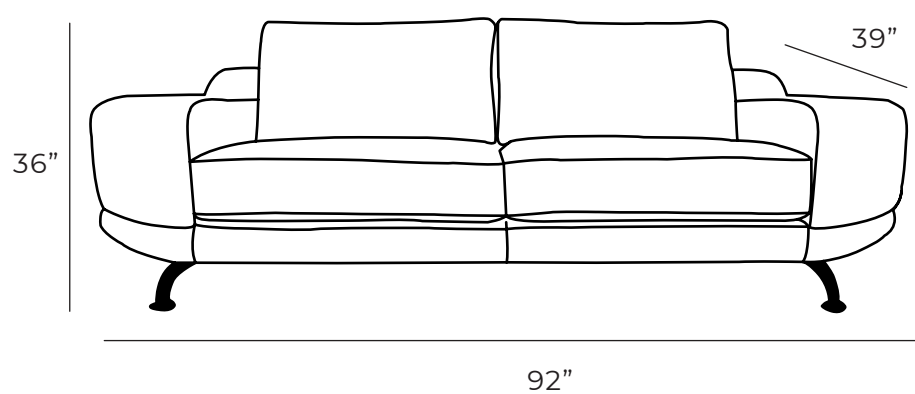

### Overall Dimensions

Arm Height	24"
Arm Width	11"
Seat Height	18"
Seat Depth	23"

Measurements	Length	Depth	Height
Sofa (as Shown)	92"	39"	36"
Loveseat	68"	39"	36"
Chair	45"	39"	36"